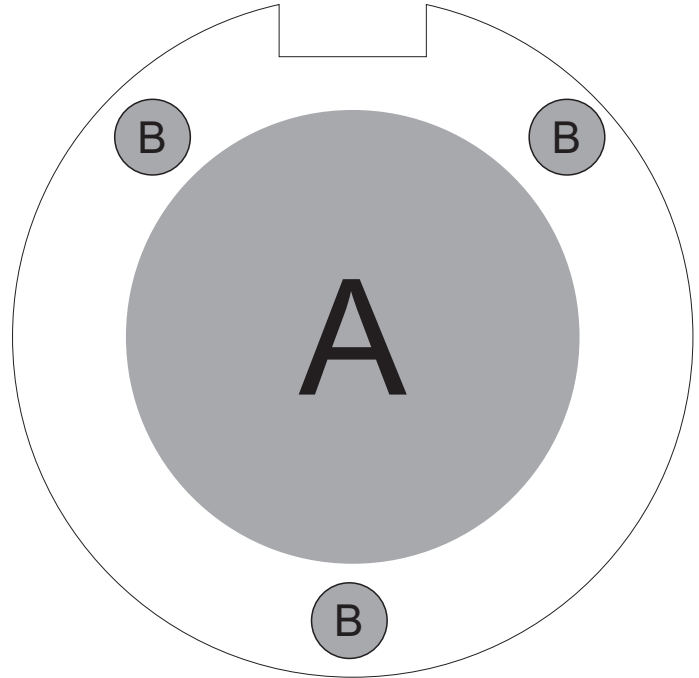

## POSITION (A)

1. Digital Print

**60mmx60mm**

2. Pad Print

**40mmx40mm**

## POSITION (B)

1. Domed Decal

**10mmx10mm**

**\* with 3mm bleed**